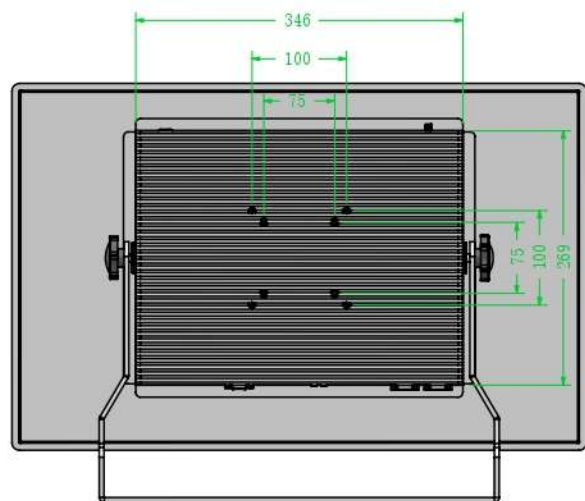

23.8" Capacitive touch PC

A

B

C

D

Haxteel SRL - Verona - ITALY

SCALE: 1:8

LK