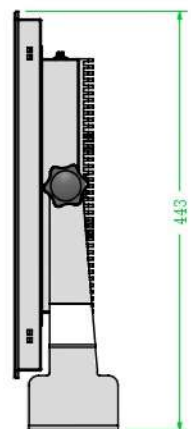

23.8" Capacitive touch PC

A

B

C

D

Haxteel SRL - Verona - ITALY

SCALE: 1:8

LK