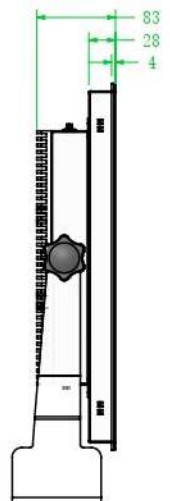

23.8" Capacitive touch PC

A

B

C

D

Haxteel SRL - Verona - ITALY

SCALE: 1:8

LK

1

2

3

4

5

6