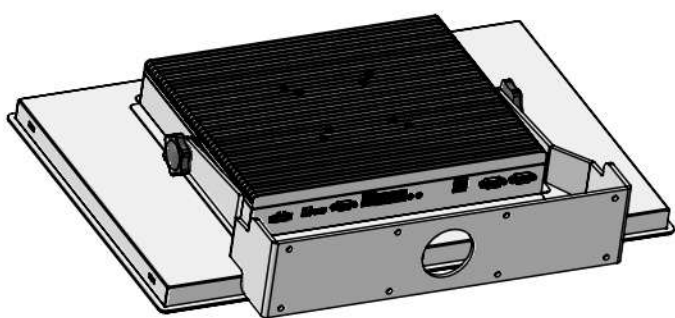

23.8" Capacitive touch PC

A

B

C

D

Haxteel SRL - Verona - ITALY

SCALE: 1:8

LK