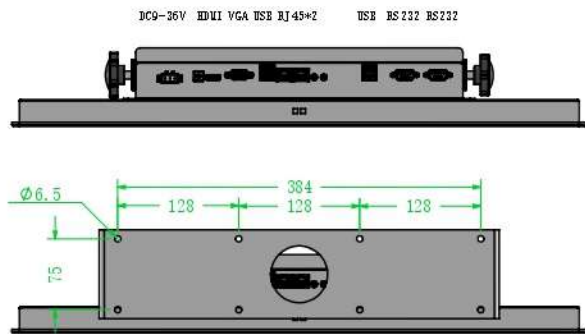

23.8" Capacitive touch PC

A

B

C

D

Haxteel SRL - Verona - ITALY

SCALE: 1:8

LK

1

2

3

4

5

6