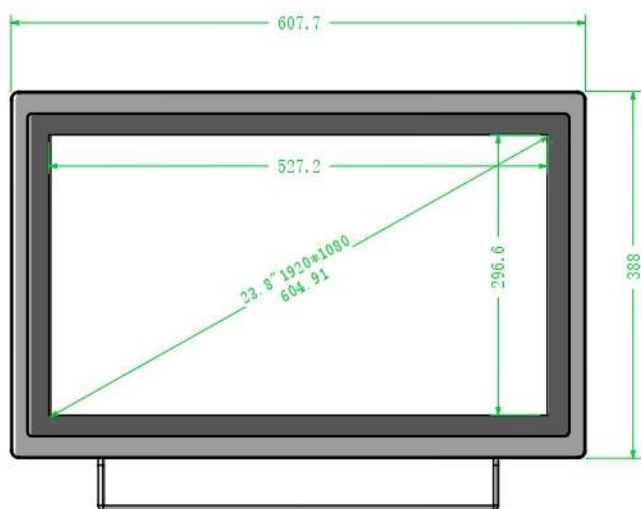

23.8" Capacitive touch PC

A

B

C

D

Haxteel SRL - Verona - ITALY

SCALE: 1:8

LK