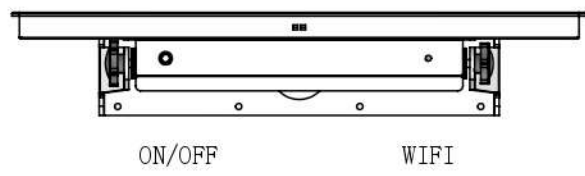

23.8" Capacitive touch PC

A

B

C

D

Haxteel SRL - Verona - ITALY

SCALE: 1:8

LK