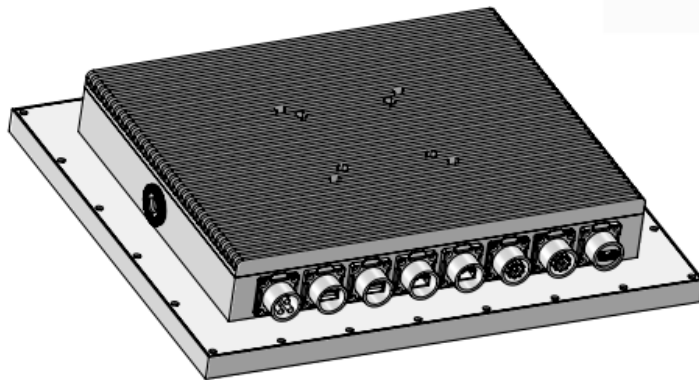

17" Capacitive touch PC

DC12V USB3.0 USB3.0 LAN LAN RS232 RS232 HDMI

A

A

B

B

C

C

D

D

SCALE: 1:5

HE

1

2

3

4

5

6

17" Capacitive touch PC

SCALE: 1:6

HE