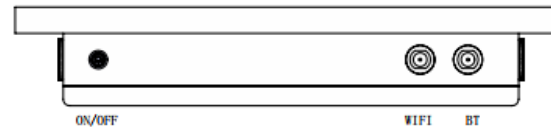

17" Capacitive touch PC

DC12V USB3.0 USB3.0 LAN LAN RS232 RS232 HDMI

A

A

B

B

C

C

D

D

SCALE: 1:5

HE

1

2

3

4