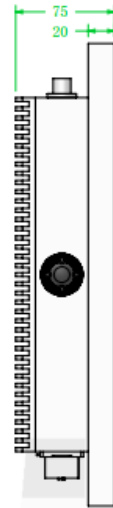

17" Capacitive touch PC

DC12V USB3.0 USB3.0 LAN LAN RS232 RS232 HDMI

A

A

B

B

C

C

D

D

SCALE: 1:5

HE

1

2

3

4

5

6

17" Capacitive touch PC

SCALE: 1:6

HE