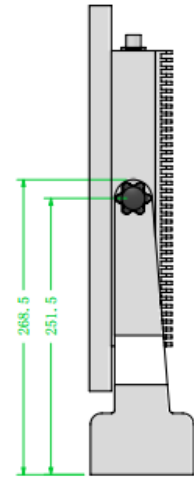

17" Capacitive touch PC

DC12V USB3.0 USB3.0 LAN LAN RS232 RS232 HDMI

A

A

B

B

C

C

D

D

SCALE: 1:5

HE

1

2

3

4

5

6

17" Capacitive touch PC

SCALE: 1:6

HE