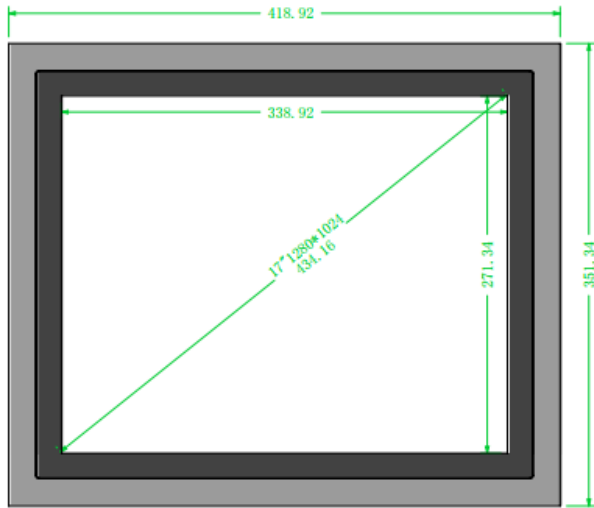

17" Capacitive touch PC

DC12V USB3.0 USB3.0 LAN LAN RS232 RS232 HDMI

A

A

B

B

C

C

D

D

SCALE: 1:5

HE

1

2

3

4

5

6

17" Capacitive touch PC

SCALE: 1:6

HE