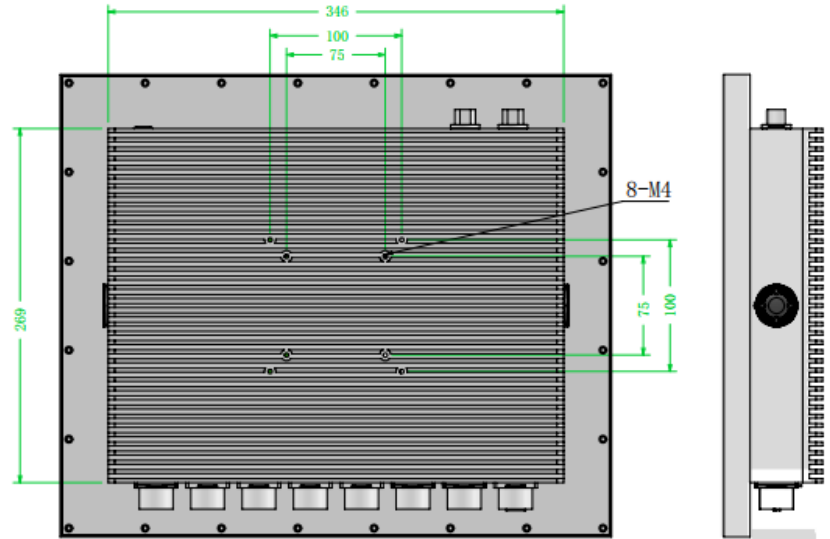

17" Capacitive touch PC

DC12V USB3.0 USB3.0 LAN LAN RS232 RS232 HDMI

A

A

B

B

C

C

D

D

SCALE: 1:5

HE

1

2

3

4

5

6

17" Capacitive touch PC

SCALE: 1:6

HE